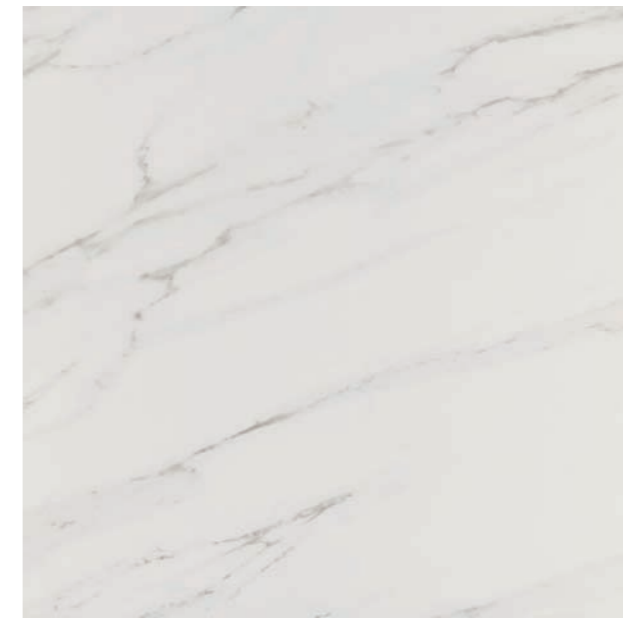

●At.Pompei 90x90 M21 17.804.001.9395

PEI 4