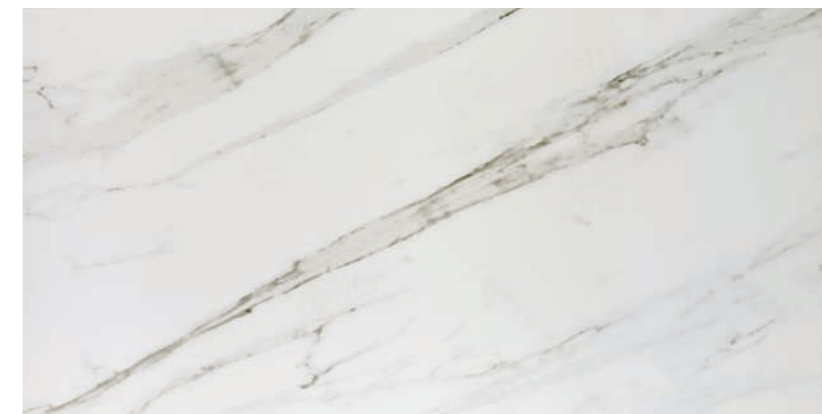

●At.Pompei Blanco 60x120 M16 17.250.012.9395

PEI 4

Empaquetado / Packaging / Emballage

formato	pz/cj	m²/cj	m²/pl	cj/pl	kg/cj	kg/pl
60x120	2	1,44	51,84	36	27,70	1017,2
90x90	2	1,62	43,74	27	42,00	1164