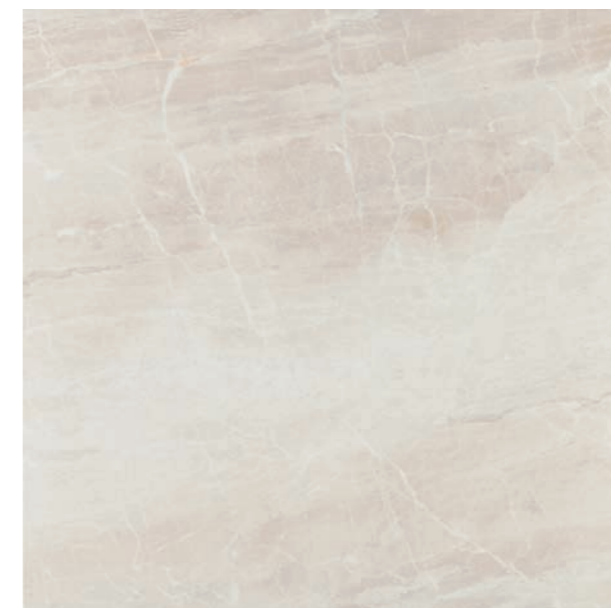

●At.Niobe Crema 90x90 M21 17.804.096.9725 PEI 4

Empaquetado / Packaging / Emballage

formato	pz/cj	m²/cj	m²/pl	cj/pl	kg/cj	kg/pl
90x90	2	1,62	43,74	27	42,00	1164