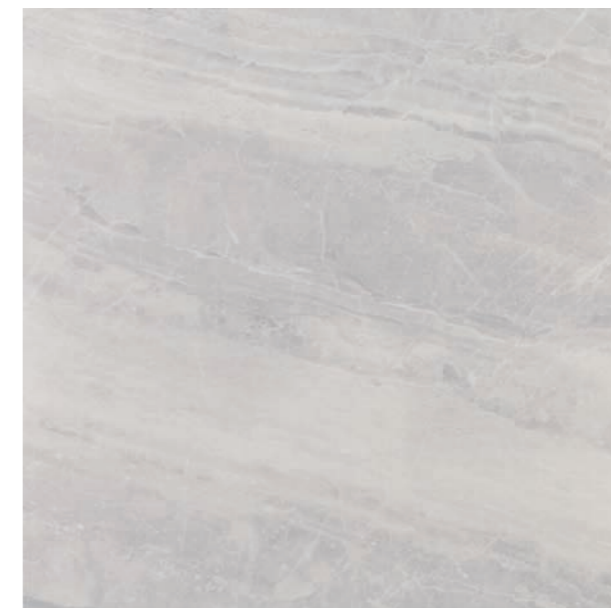

●At.Niobe Perla 90x90 M21 17.804.037.9725 PEI 4