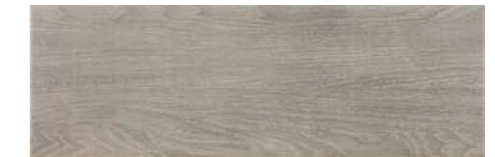

● At.Alpi Bronce 20x60 M03 01.670.234.0798 PEI4 ●