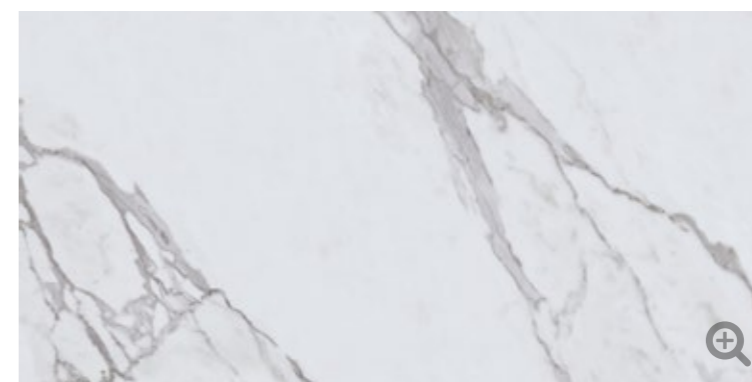

- At.RIMINI Mate 60X120 17-250-803-6610 ☒
- At.RIMINI Mate 60X60 17-840-803-6610 ☒
- At.RIMINI Mate 60,8X60,8 15-440-803-6610 ☒

Empaquetado / Packaging / Emballage

Formato	pz/cj	m²/cj	m²/pl	cj/pl	kg/cj	kg/pl
60x120	2	1,44	51,84	36	27,70	1017,20
60x60	4	1,44	43,2	30	30,20	926
60,8x60,8	4	1,48	44,40	30	31,00	950