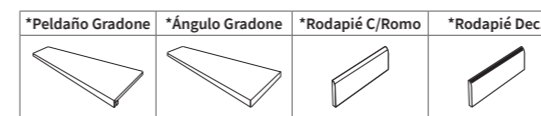

Piezas especiales / Special pieces / Pièces especiales

Leviglass

Empaquetado / Packaging / Emballage

Formato	pz/cj	m²/cj	cj/pl	m²/pl	kg/cj	kg/pl
60x120	2	1.44	32	46.08	34.25	1,121.00
120x120	1	1.44	36	51.84	35.00	1,300.00